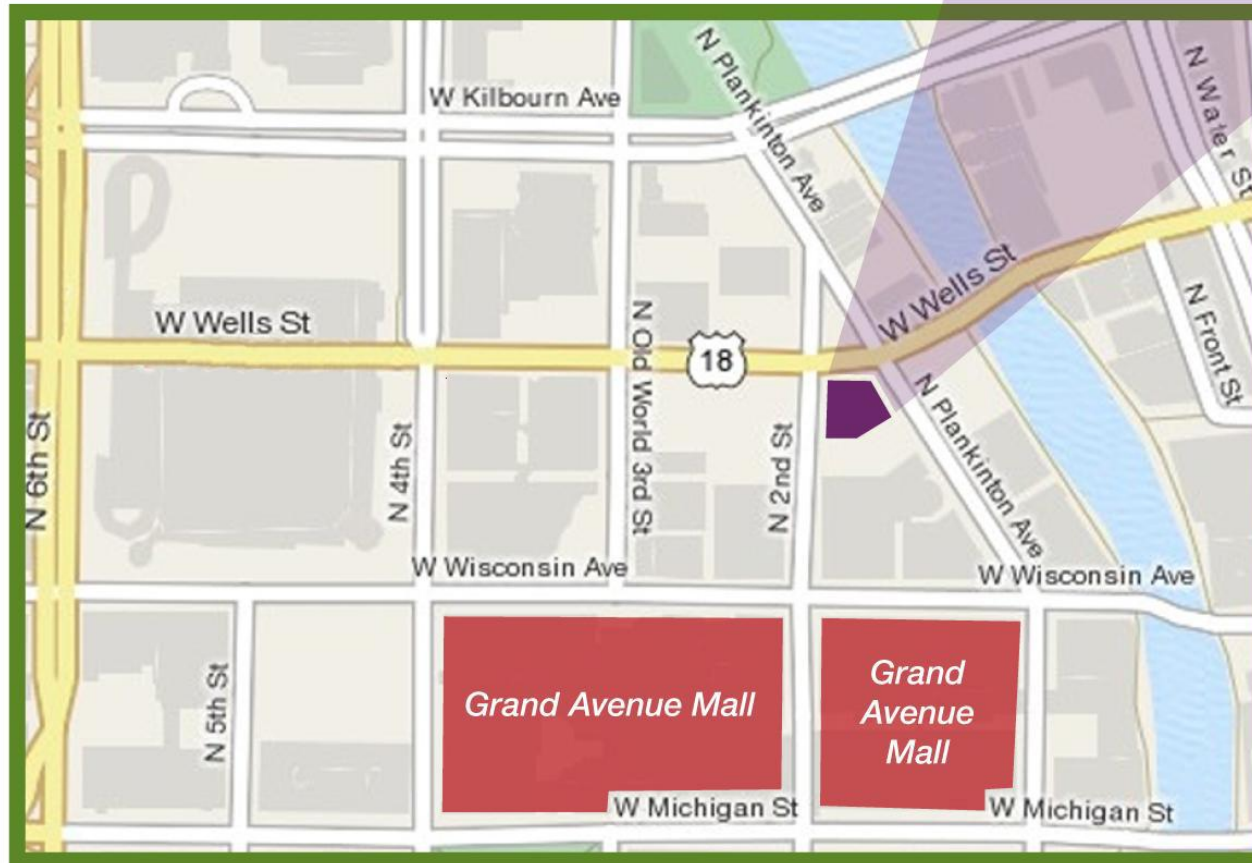

# ***Parking Information***

SOJOURNER  
**family  
peace  
center**

*Sojourner Family Peace Center, 135 W. Wells St., Fourth Floor, Milwaukee, WI 53203*

# Directions

## **From the North:**

**(Option 1)** Take W. Fond du Lac Ave. southeast to N. 6th St.  
Take a right on N. 6th St. Turn left onto W. Wells St. to 135 W. Wells St.

**(Option 2)** Take I-43 south to Exit 73A (Fond du Lac/McKinley Ave).  
Turn left onto McKinley Ave. Take a right on N. 6th St.  
Turn left on W. Wells St. to 135 W. Wells St.

## **From the West:**

Go east on I-94E to Green Bay (Exit 310B).  
Exit on Kilbourn Ave. (Exit 72C) to N. 6th St.  
Turn right onto N. 6th St. Turn left onto W. Wells St. to 135 W. Wells St.